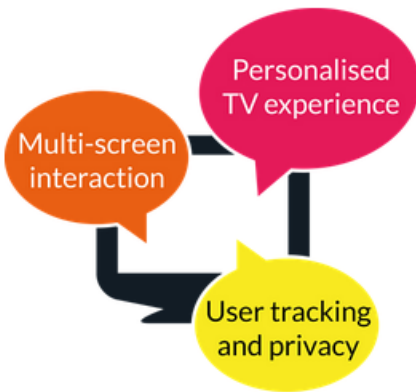

Smart cities, media&content

- **FI-PPP use case for content, media, networks and creativity**
 - <http://mediafi.org/open-platforms/>

Social Connected TV

Multi-screen interaction
Personalised TV experience
User tracking and privacy

Smart City Services

Contextualisation
Live information
Live sharing and communication

Pervasive games

Augmented reality
Blending real and virtual worlds
Toys, installations, and city-wide games

FiContent2. Smart City Guide